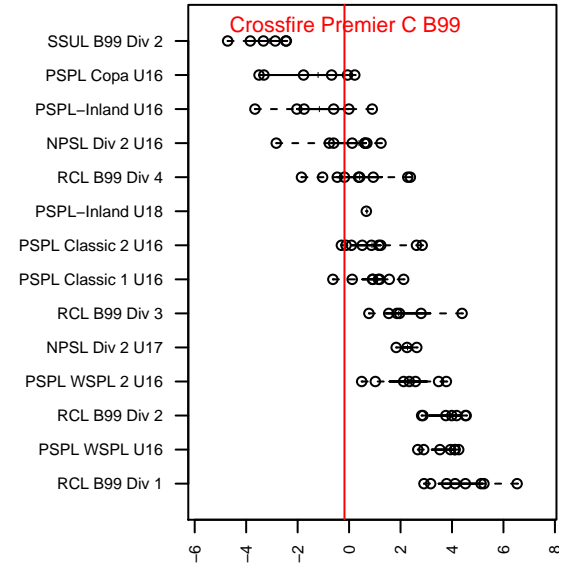

Crossfire Premier C B99

Crossfire Premier SC
 Redmond, WA
 B99 total strength=1231
 attack=3.88 defense=5.12
 fall league = RCL B99 Div 4
 notes= Lugo 2012; Storkson 2013,
 2014

alt names used:
 CROSSFIRE PREMIER BU16 C (WA)
 CROSSFIRE PREMIER B99 – C (WA)
 Crossfire Premier B99 C
 CROSSFIRE PREMIER B99 – C (WA)
 CROSSFIRE PREMIERB99–STORKSON–C
 Crossfire Premier B99 C

**attack and defense variance (black dot)
relative to other teams
and top 10 in region**

**attack and defense rating
relative to others at age
and all opponents in last 13 months**

Performance relative to 13 month average