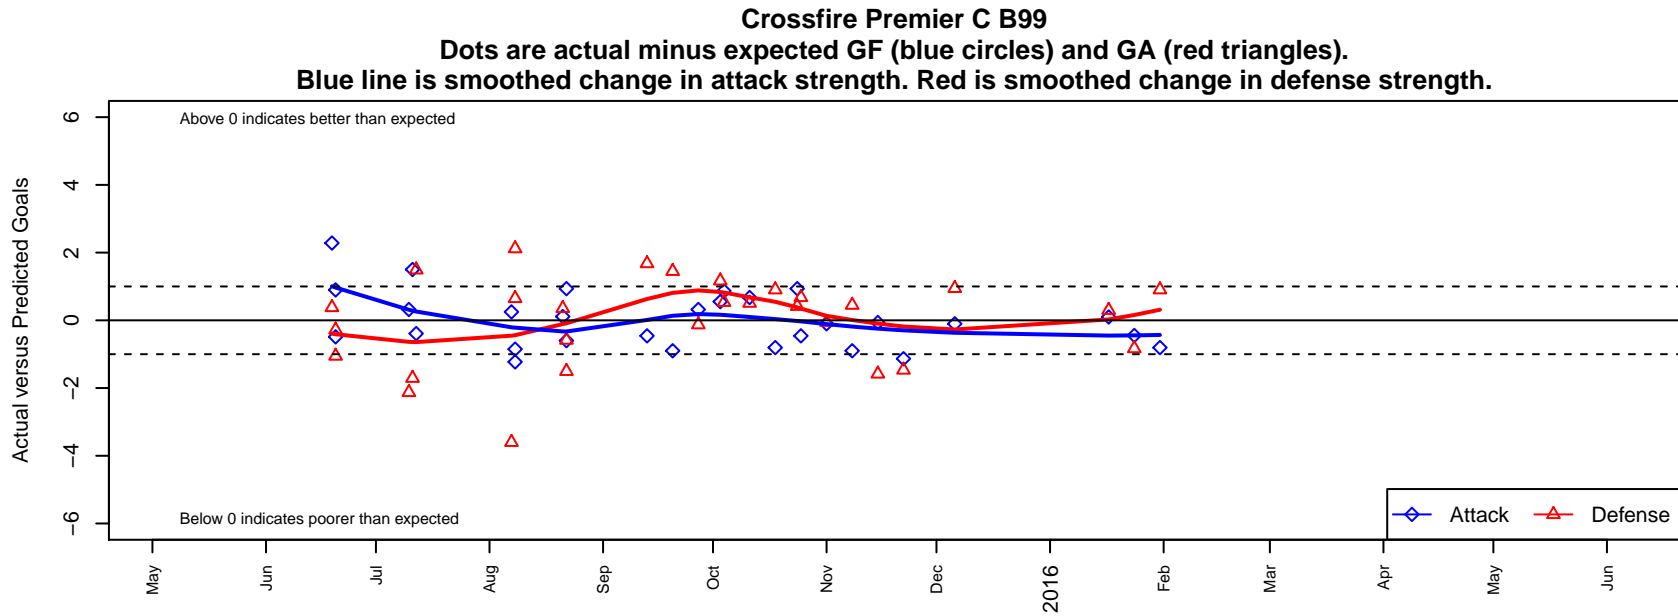

Crossfire Premier C B99

Crossfire Premier SC
 Redmond, WA
 B99 total strength=1231
 attack=3.88 defense=5.12
 fall league = RCL B99 Div 4
 notes= Lugo 2012; Storkson 2013,
 2014

alt names used:
 CROSSFIRE PREMIER BU16 C (WA)
 CROSSFIRE PREMIER B99 – C (WA)
 Crossfire Premier B99 C
 CROSSFIRE PREMIER B99 – C (WA)
 CROSSFIRE PREMIERB99–STORKSON–C
 Crossfire Premier B99 C

**attack and defense variance (black dot)
relative to other teams
and top 10 in region**

**attack and defense rating
relative to others at age
and all opponents in last 13 months**

Performance relative to 13 month average