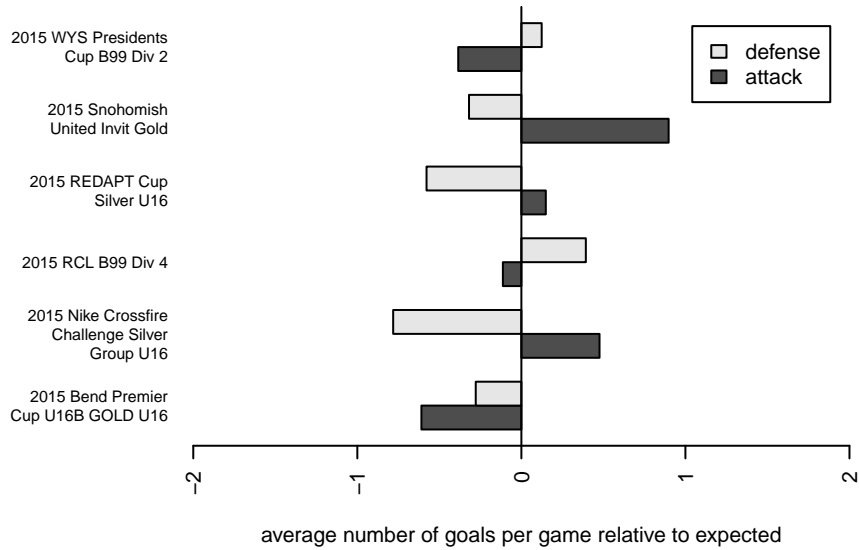

Crossfire Premier C B99

Crossfire Premier SC
 Redmond, WA
 B99 total strength=1231
 attack=3.88 defense=5.12
 fall league = RCL B99 Div 4
 notes= Lugo 2012; Storkson 2013,
 2014

alt names used:
 CROSSFIRE PREMIER BU16 C (WA)
 CROSSFIRE PREMIER B99 – C (WA)
 Crossfire Premier B99 C
 CROSSFIRE PREMIER B99 – C (WA)
 CROSSFIRE PREMIERB99–STORKSON–C
 Crossfire Premier B99 C

Venues played:
 2015 Snohomish United Invit Gold
 2015 Nike Crossfire Challenge Silver Group U1
 2015 Bend Premier Cup U16B GOLD U16
 2015 REDAPT Cup Silver U16
 2015 RCL B99 Div 4
 2015 WYS Presidents Cup B99 Div 2

**attack and defense variance (black dot)
relative to other teams
and top 10 in region**

**attack and defense rating
relative to others at age
and all opponents in last 13 months**

Performance relative to 13 month average