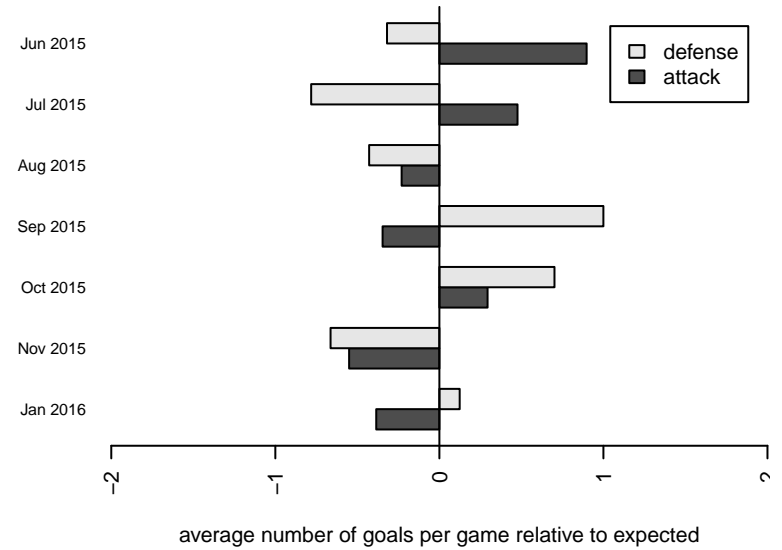

Performance relative to 13 month average